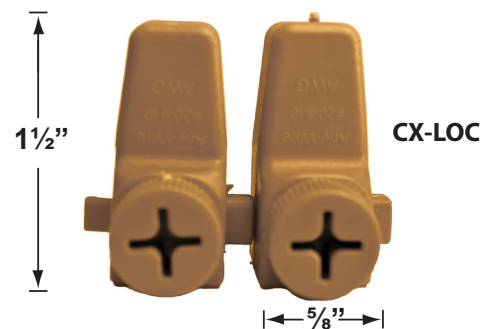

PRODUCT # : CL-717-BZ

•Path Lights

•Extruded Aluminum

Mounting Pedestals

- CX-601-BK 1" PVC Mounting Pedestal, 1/2" NPT, **Black**
- CX-601-VG 1" PVC Mounting Pedestal, 1/2" NPT, **Verde Green**
- CX-602-BK 2" PVC Mounting Pedestal, 1/2" NPT, **Black**
- CX-602-VG 2" PVC Mounting Pedestal, 1/2" NPT, **Verde Green**
- CX-603-BK 3" PVC Mounting Pedestal, 1/2" NPT Female Brass Hub on top, **Black**
- CX-603-VG 3" PVC Mounting Pedestal, 1/2" NPT Female Brass Hub on top, **Verde Green**

- CX-604-BK 1" PVC Adjustable Mounting Pedestal, 1/2" NPT, **Black**
- CX-621-BK 1" PVC Cap, 1/2" NPT, **Black**
- CX-621-VG 1" PVC Cap, 1/2" NPT, **Verde Green**
- CX-622-BK 2" PVC Cap, 1/2" NPT, **Black**
- CX-622-VG 2" PVC Cap, 1/2" NPT, **Verde Green**
- CX-624-BK 3" PVC Cap, 1/2" NPT Female Brass Hub, **Black**
- CX-624-VG 3" PVC Cap, 1/2" NPT Female Brass Hub, **Verde Green**

Mounting Canopies

- CX-703 Aluminum tree mount canopy 1/2" NPT
  Finishes: **BK**- Black, **BZ**- Bronze, **GR**- Green,
  GT- Granite, **RT**- Rust, **VG**- Verde Green,
  WH- White

Cable Connectors

- CX-854 Direct Burial Silicone Filled Wire Nut, **Tan**
- CX-858 Speedy Cable Connector, Supply Cable up to 10-2, **Black**
- CX-839 Universal cable connector, Supply cable up to 8-2, one/Pack **Black**
- CX-LOC Quick-Locking Silicone Filled Wire Connector, 25 Sets (50 per Pack)

Ground Spikes

- CX-642-BK 8.5" ABS Spike, 1/2" NPT, **Black**
- CX-642-BZ 8.5" ABS Spike, 1/2" NPT, **Bronze**
- CX-643-BZ 8.5" ABS Spike, 1/2" NPT, **Bronze**

- CX-646-BK 8" ABS Spike, 1/2" NPT, **Black**
- CX-646-BR 8" ABS Spike, 1/2" NPT, **Natural Brass**
- CX-646-SS 8" ABS Spike, 1/2" NPT, **Stainless Steel**
- CX-647-BK 10.5" Heavy Duty ABS Spike, 1/2" NPT, **Black**

Mounting Risers