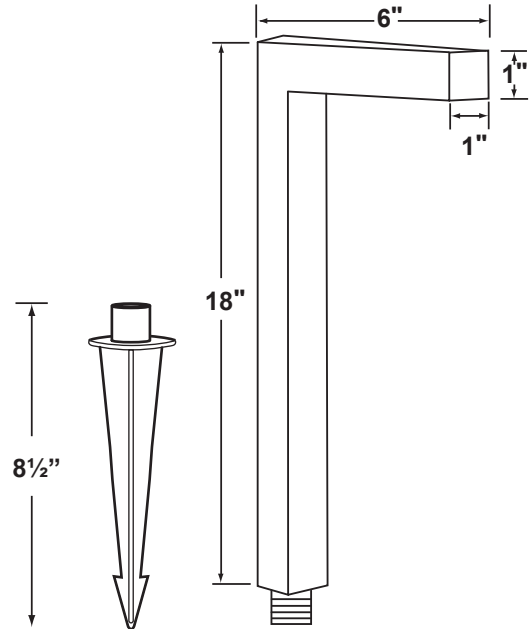

SPECIFICATION SHEET

PRODUCT # : CL-717-BZ

•Path Lights

• Extruded Aluminum

Fixture Specifications:

Housing: Corrosion resistant extruded aluminum "L" shaped design

Stem: Solid aluminum pipe with 1/2" NPT on bottom.

Finish: **BZ- Bronze.** Smooth surface (no texture) polyester UV powder coated. Also available in **BK- Black**

Lens: High impact, sandblasted, heat resistant clear glass. Extra frosted and linear lenses included.

Socket: Top grade fixed ceramic bi-pin socket. Easy tool-free lamp access.

Lamp: Designed to use a 12V, T3 LED lamp only. Available in LED (2W & 2.5W) or without lamp. See the Lamp Guide below for more information. Not to be used with halogen/xenon lamps.

Wiring:

Fixture is prewired with a 3ft, 18-2 direct burial cord. Wire connector sold separately. Universal connector (**CX-839**), silicone filled wire nut (**CX-854**) or quick locking wire connector (**CX-LOC**) are available from Corona Lighting.

Mounting Spike:

Standard injection molded spike with 1/2" NPT threaded female hub.

Electrical Notes:

A remote 12V transformer is required. Options are available from Corona Lighting. Voltage range for LED lamps are 8V-21V. Proper grease/lubricant is suggested on threaded parts during installation process.

Warranty:

Five (5) year warranty on fixture housing against manufacturer's defects.

AVAILABLE LED LAMPS (Corona LED lamps have a five (5) year limited warranty against manufacturer's defects)

LAMP NUMBER	WATTS	BEAM		COLOR & TEMP.	RATED HOURS	HALOGEN EQUIVALENT
		SPREAD	LUMEN			
L-EDT3-2W	2	360°	200	2700K	25,000	20 Watt
L-EDT3-2.5W	2.5	180°	240	2700K	25,000	35 Watt
L-EDT3-2W-3K	2	360°	210	3000K	25,000	20 Watt
L-EDT3-2.5W-3K	2.5	180°	250	3000K	25,000	35 Watt
L-EDT3-AM*	2	360°	170	2000K	25,000	20 Watt

* AM- Amber color
For more additional Lamps, and accessories visit Coronalighting.com

JOB INFORMATION

TYPE: _____ DATE: _____

JOB NAME & ADDRESS:

PRODUCT #:

TOTAL QUANTITY:

LAMP TYPE & WATTAGE:

TRANSFORMER:

CONTRACTOR:

SPECIFIER:

• When ordering LED lamp with a fixture your part number should follow the format below:

• **CL** - **product #** - **color** - **lamp** - **wattage**
CL - 717 - BZ - L-EDT3 - 2W-3K

Example: CL-717-BZ-L-EDT3-2W-3K

• Corona Lighting reserves the right to make any change and/or improvement to the design and construction of this fixture without further notification.