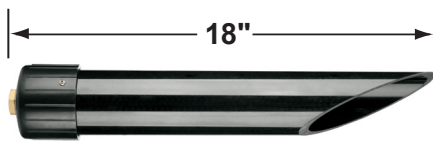

PRODUCT # : CL-717-BZ

•Path Lights

•Extruded Aluminum

Mounting Pedestals

- CX-601-BK 1" PVC Mounting Pedestal, 1/2" NPT, **Black**
- CX-601-VG 1" PVC Mounting Pedestal, 1/2" NPT, **Verde Green**
- CX-602-BK 2" PVC Mounting Pedestal, 1/2" NPT, **Black**
- CX-602-VG 2" PVC Mounting Pedestal, 1/2" NPT, **Verde Green**
- CX-603-BK 3" PVC Mounting Pedestal, 1/2" NPT Female Brass Hub on top, **Black**
- CX-603-VG 3" PVC Mounting Pedestal, 1/2" NPT Female Brass Hub on top, **Verde Green**

CX-603-BK

- CX-604-BK 1" PVC Adjustable Mounting Pedestal, 1/2" NPT, **Black**
- CX-621-BK 1" PVC Cap, 1/2" NPT, **Black**
- CX-621-VG 1" PVC Cap, 1/2" NPT, **Verde Green**
- CX-622-BK 2" PVC Cap, 1/2" NPT, **Black**
- CX-622-VG 2" PVC Cap, 1/2" NPT, **Verde Green**
- CX-624-BK 3" PVC Cap, 1/2" NPT Female Brass Hub, **Black**
- CX-624-VG 3" PVC Cap, 1/2" NPT Female Brass Hub, **Verde Green**

Mounting Canopies

- CX-703 Aluminum tree mount canopy 1/2" NPT
  Finishes: **BK**- Black, **BZ**- Bronze, **GR**- Green,
  GT- Granite, **RT**- Rust, **VG**- Verde Green,
  WH- White